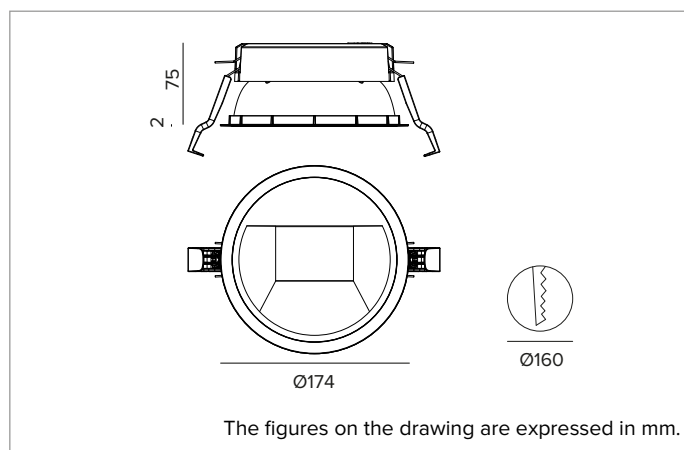

1T8319EL | CTEVO WALL WASHER 160

Recessed LED Downlight in a trim version

		3000K	H(m)	D1(m)	D2(m)	E _{max} (lx)	
		Ra90	42°	77°			
Fixture Power	35W	1	0.86	1.70	2308		
Source Flux	4211lm	2	1.73	3.40	577		
Fixture Flux	2917lm	3	2.59	5.11	256		
Efficacy	84lm/W	4	3.46	6.81	144		
TS1398	I _{max} =633cd/klm	I _{max}	2667cd	5	4.32	8.51	92

Colour and finish: Plaster white

Weight: 0.8Kg

Version: TRIM

Degree of protection: IP20 for recessed part

Degree of protection: IP54 for exposed part

ELECTRICAL CHARACTERISTICS

Integrated electronic ON-OFF driver.